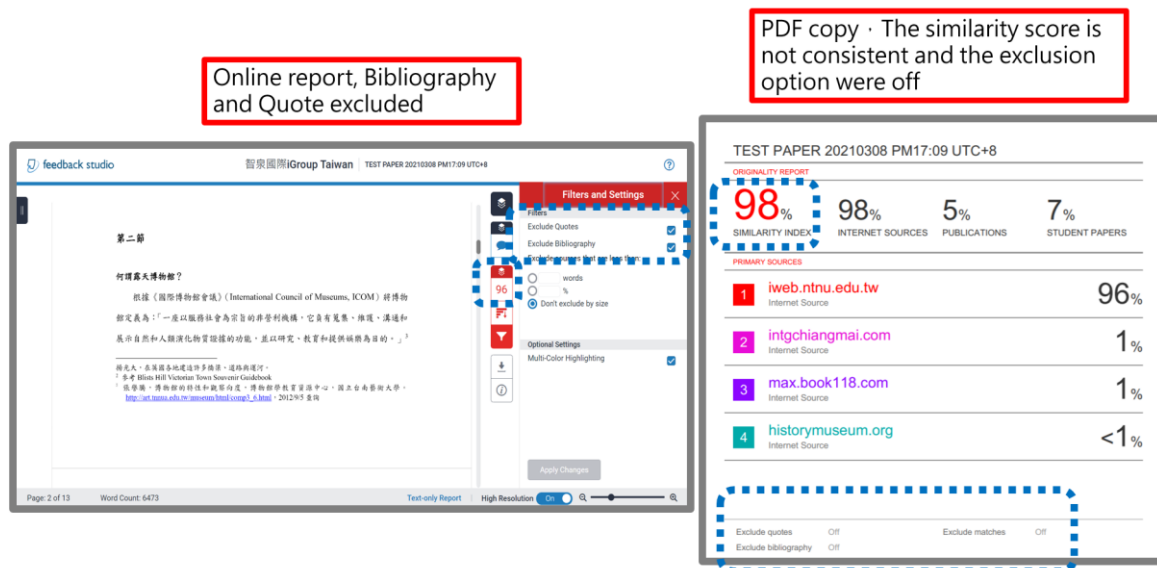

Q : I have turned on the Exclude bibliography and Exclude Quote option in my Similarity Report. The Similarity score did drop down in my report, but after I downloading the PDF report, the reference and quotation were remained unexcluded, and the similarity score didn't drop down, how to resolve this issue?

Alternative option - Change to Text-only report and download the copy :

1. Access your similarity report by clicking at the score

2. Click at the **Text-only report** on the bottom of the viewer

3. A new tab shows up, please select show 'highest matches together' in the drop-down menu