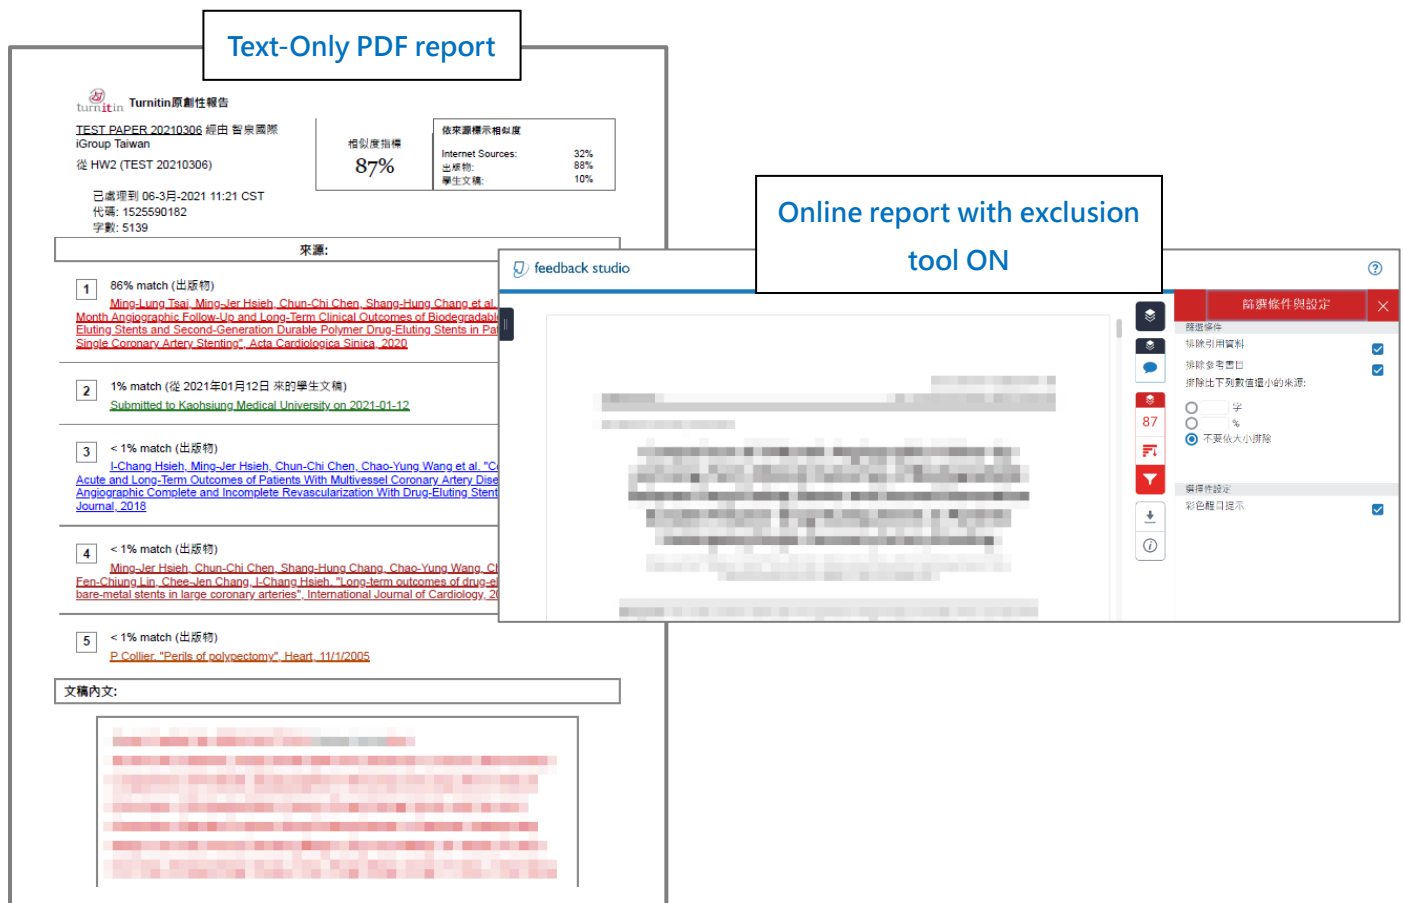

4. Click at the **printer** icon.

5. A new window pops up, right-click of your mouse in the blank. Select **Print**.

6. Change to 'Save as PDF' and confirm, to download the Text-only report PDF copy.

7. If you want to go back to the online report, please click at 'Document Viewer' .

8. Text-only report PDF copy (includes the author name, submission title, submission date, Similarity Score, Sources...etc)

*This form of report is not able to display whether the exclude bibliography and quote option is ON or OFF. If you need related information to deliver to the university, please go back to the online report and capture a screenshot in the funnel icon with the exclusion tools turn ON.