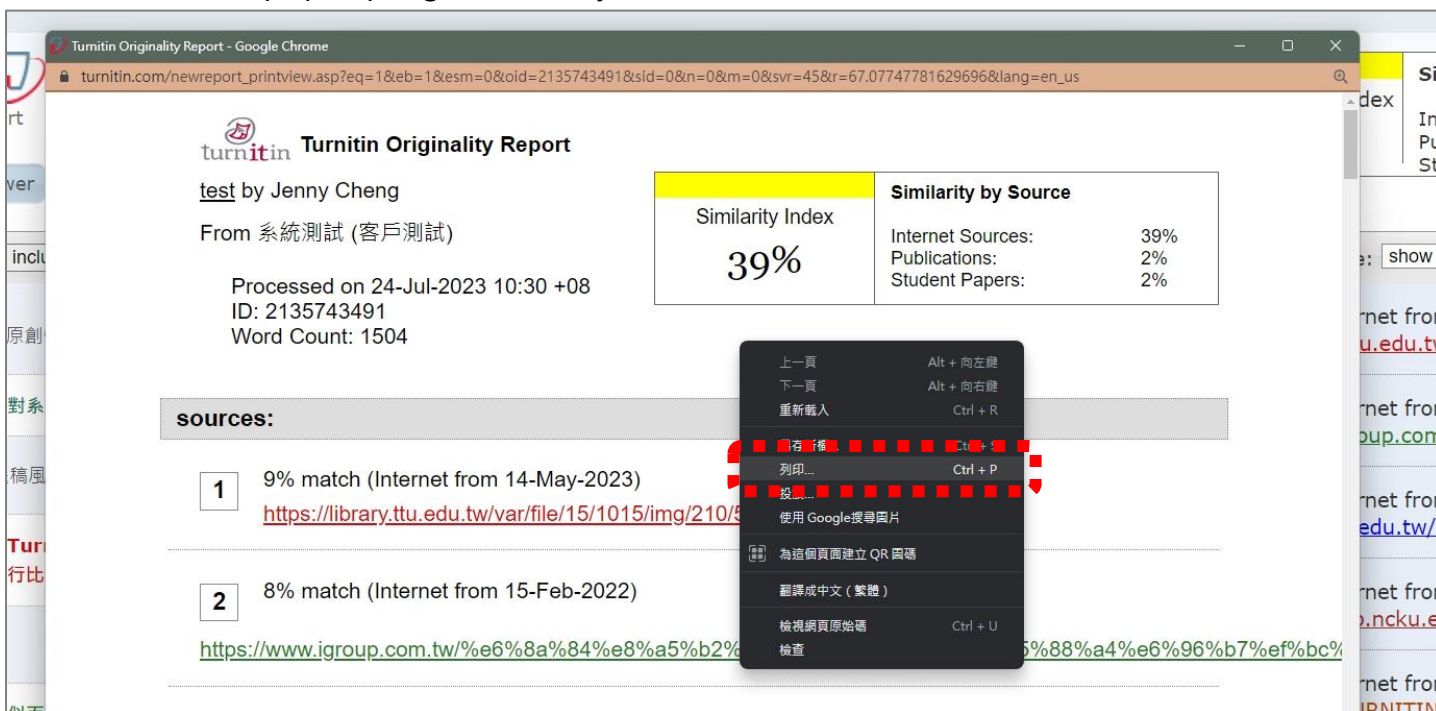

5. A new window pops up, right-click of your mouse in the blank. Select **Print**.