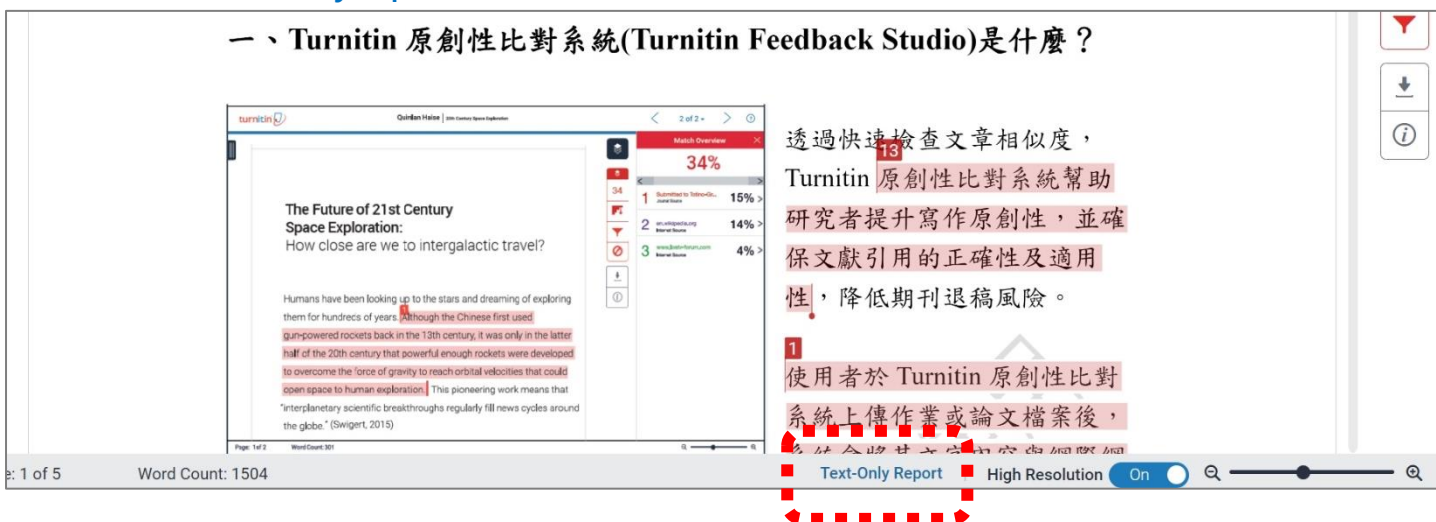

2. Click at the **Text-only report** on the bottom of the viewer