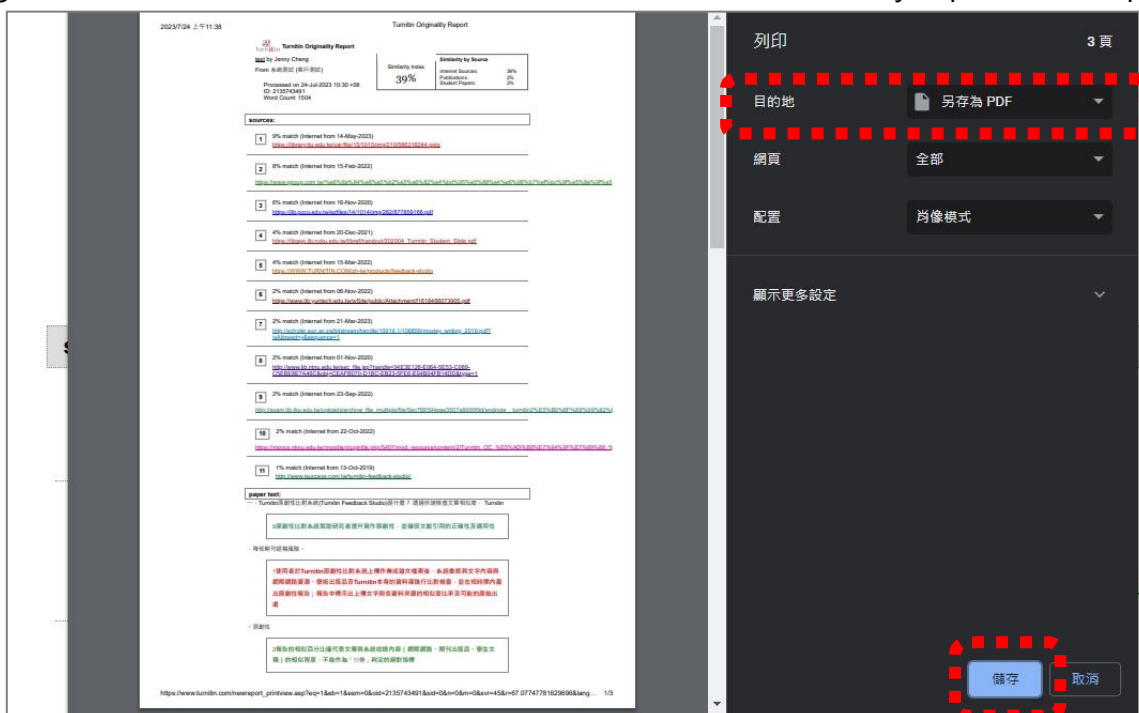

6. Change to 'Save as PDF' and confirm, to download the Text-only report PDF copy.